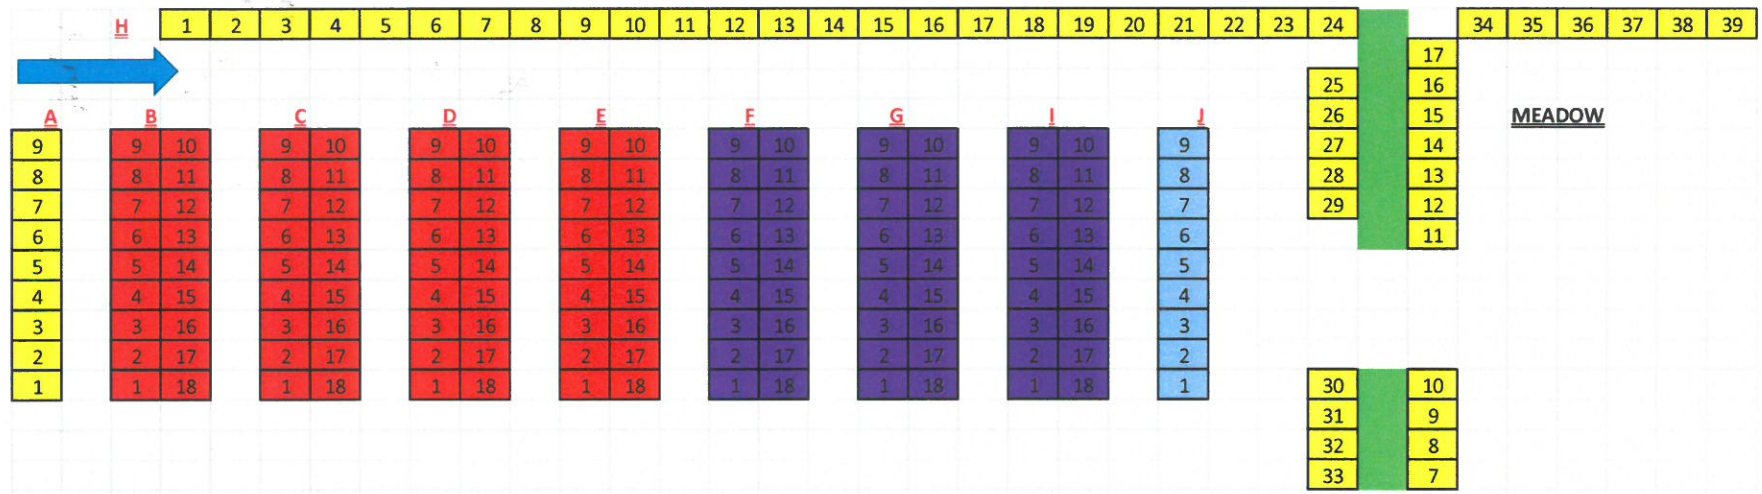

2020 Dates	Camping									Night	Week
	Harlyn 2 Bed	Harlyn 3 Bed	Harlyn 3 Bed Gold	Bay View 2 Bed Premium	Bay View 2 Bed Gold	Bay View 3 Bed	Bay View 3 Bed Premium	Bay View 3 Bed Gold			
4th July	515	645	700	860	925	885	950	1015	N/A	N/A	
11th July	700	825	870	1020	1080	1045	1105	1165	37	260	
18th July	700	825	870	1020	1080	1045	1105	1165	37	260	
25th July	940	1080	1130	1320	1440	1500	1560	1620	N/A	380	
1st Aug	940	1080	1130	1320	1440	1500	1560	1620	N/A	380	
8th Aug	940	1080	1130	1320	1440	1500	1560	1620	N/A	380	
15th Aug	940	1080	1130	1320	1440	1500	1560	1620	N/A	380	
22nd Aug	940	1080	1130	1320	1440	1500	1560	1620	N/A	380	
29th Aug	625	720	770	1020	1080	1080	1140	1200	37	260	
5th Sep	325	435	480	640	700	660	720	780	37	260	
12th Sep	280	375	420	600	660	600	660	720	14	100	
19th Sep	280	375	420	600	660	600	660	720	14	100	
26th Sep	220	375	360	520	580	580	640	700	14	100	
3rd October	220	375	360	520	580	580	640	700	14	100	
10th October	220	375	360	520	580	580	640	700	14	100	
17th October	220	375	360	520	580	580	640	700	14	100	
24th Oct - 31st Oct	340	420	470	650	710	710	770	830	24	170	

	Zone 1	Zone 2	Zone 3	Zone 4
18th July	420	385	350	280
25th July	420	385	350	280
1st Aug	420	385	350	280
8th Aug	385	315	315	245
15th Aug	385	315	315	245
22th Aug	385	315	315	245

Saturday to Saturday Only

- Zone 1 Hedge with Electric
- Zone 2 Top Part of Field with Electric
- Zone 3 Bottom Half with Electric
- Zone 4 No electric